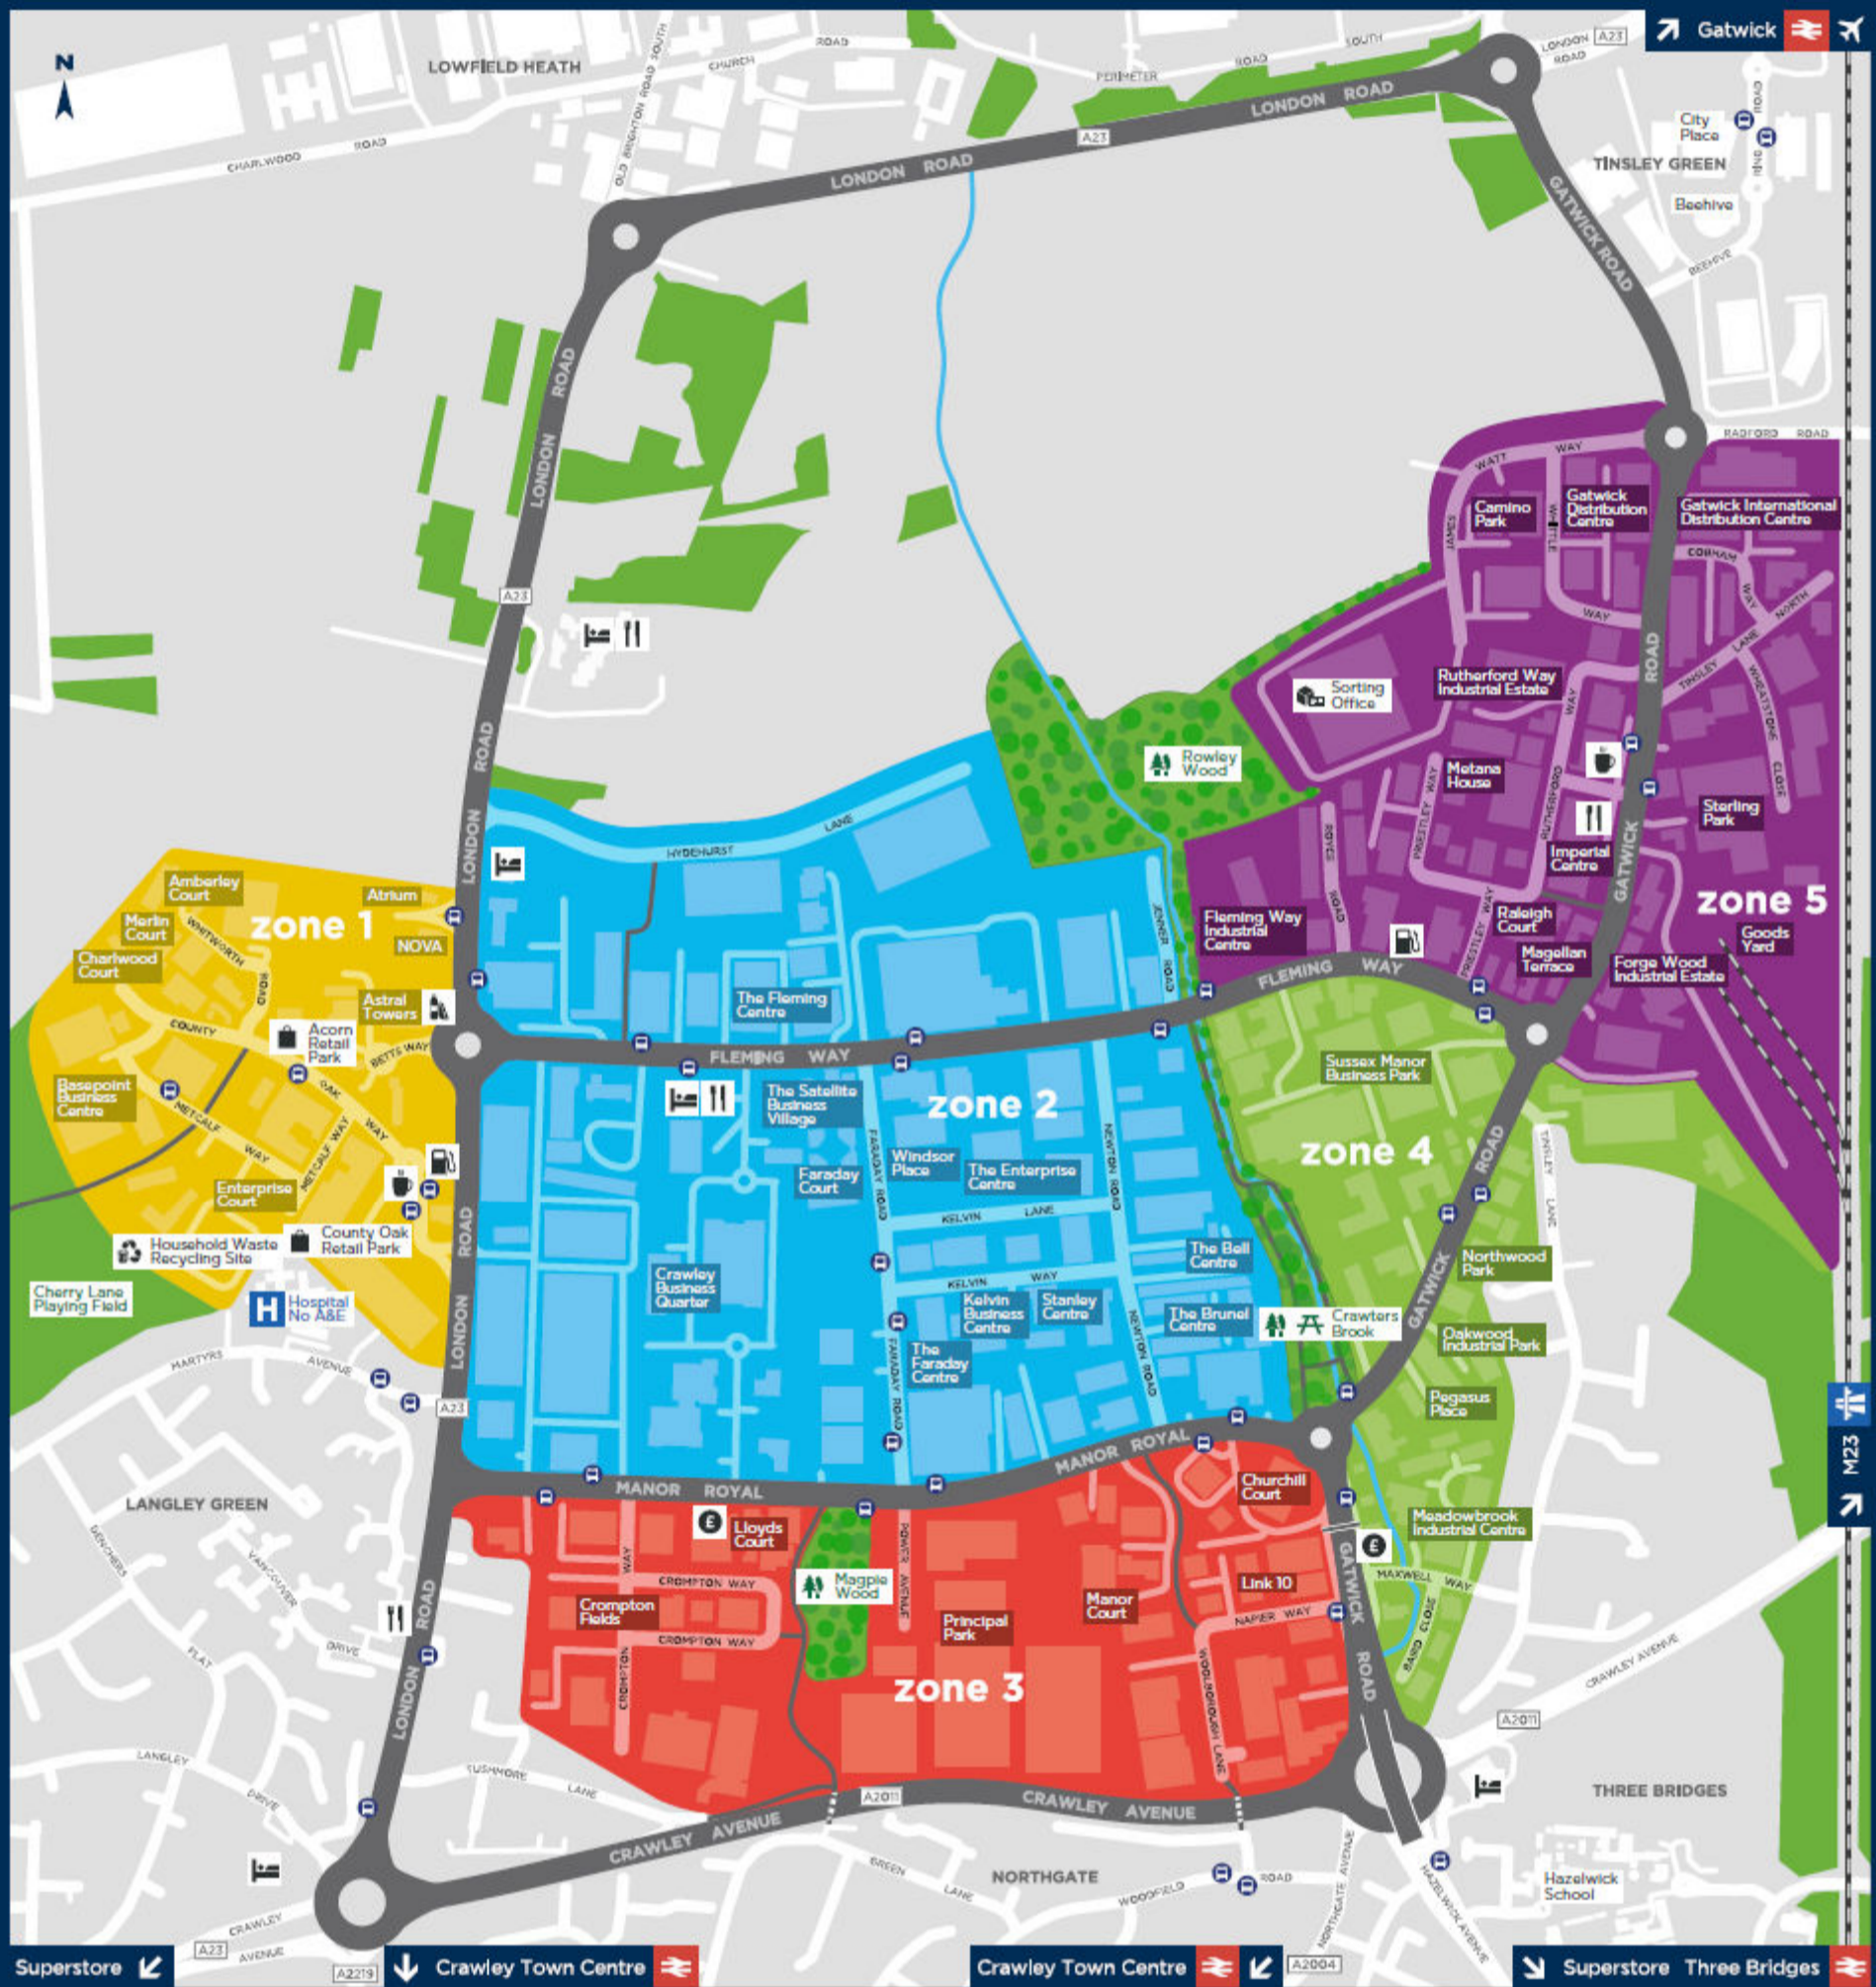

Manor Royal Business District Zonal Map

Key			
Retail	Café	Woods	Bus Stop
Eatery/Restaurant	Convenience Store	Motorway	Pedestrian & Cycle path
Bank	Fuel	Hospital No A&E	Footbridge
Sorting Office	Hotel	Railway Station	Subway
Household Recycling Site	Park Seating	Airport	Railway